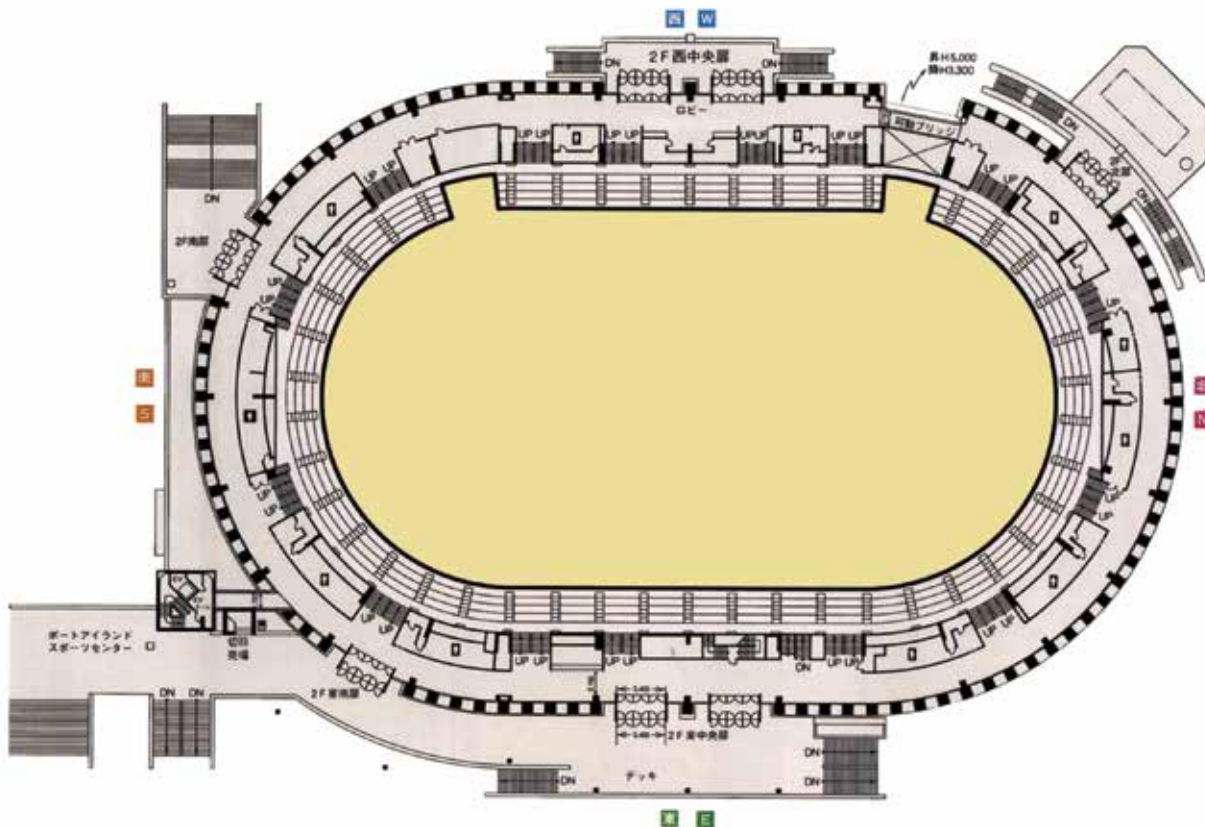

Facilities

- Structure**：Reinforced concrete construction,3 floors above and 1 floor under ground
- Scale**：Site area 10,286㎡
Building area 7,739㎡
Total floor area 13,325㎡
- Seating**：Fixed seats on 2nd and 3rd floors 3,528 (including 68 box seats)
Temporary seats(Arena) Approx.4,500
Total seating capacity Approx.8,000
- Internal dimension (Arena)**：
Oval shape : 42.5m wide and 82.5m long
Ceiling height : Max.30m
Area : 3,100㎡
Floor surface : Sports floor for Inside Sports(load 2t/㎡), and concrete(load 2t/㎡)
- Air-conditioning**：Available for both arena and spectator seats

Main Equipment

- Large-sized video display device** :Image(Still image·Moving image)、Multipurpose competition information(Score, etc.)indication is possible(Four fixed cameras in the arena and one handy camera are available)
- Stage** : The arena area is provided with a temporary stage(circumference of 18mm,depth of 10.8m,and height of 1.2m,1.5m or 1.8m),and a grand drape of 54m long.
- Arena floor side** : Sports floor for Inside Sports(Elastic polyvinyl chloride sheet) (TARAFLEX SPORT M COMFORT) The groundwork is concrete
- Audio equipment** : The equipped computer system can create various musical patterns.Semi-classical music concerts can also be held.
- Lighting equipment** : The lighting work for the stage can be controlled by a computerized system.
- Anteroom** : The currently available space can be divided into 5 to 14 small rooms.

ロビー Lobby

3階ボックス席 Box-seats on 3rd floor

タラップ Gangway ladder

2階スタンド席 Spectator seats on 2nd floor

アリーナ仮設席 Temporary seats prepared vat arena

アリーナ仮設席 Temporary seats prepared vat arena

南側バトン Batten on south side

分散スピーカー Independently fixed speakers

大型映像装置 Large-sized video display device

1階平面図 Ground plan of 1st Floor

1階平面図 Ground plan of 2nd Floor

断面図 Cross-sectional View

舞台設備等配置図 Arrangement of Equipment

凡例 Legend