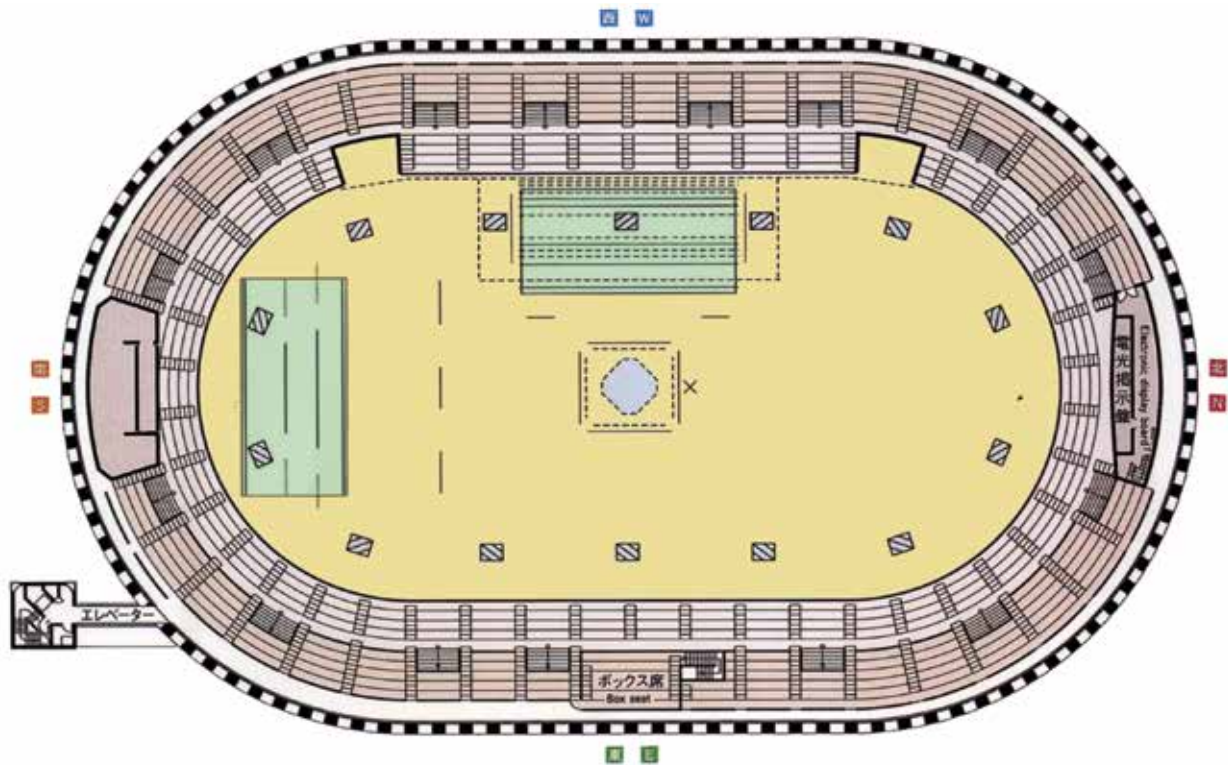

Facilities

- Structure**：Reinforced concrete construction,3 floors above and 1 floor under ground
- Scale**：Site area 10,286㎡
Building area 7,739㎡
Total floor area 13,325㎡
- Seating**：Fixed seats on 2nd and 3rd floors 3,528 (including 68 box seats)
Temporary seats(Arena) Approx.4,500
Total seating capacity Approx.8,000
- Internal dimension (Arena)**：
Oval shape : 42.5m wide and 82.5m long
Ceiling height : Max.30m
Area : 3,100㎡
Floor surface : Sports floor for Inside Sports(load 2t/㎡), and concrete(load 2t/㎡)
- Air-conditioning**：Available for both arena and spectator seats

Main Equipment

- Large-sized video display device** :Image(Still image·Moving image)、Multipurpose competition information(Score, etc.)indication is possible(Four fixed cameras in the arena and one handy camera are available)
- Stage** : The arena area is provided with a temporary stage(circumference of 18mm,depth of 10.8m,and height of 1.2m,1.5m or 1.8m),and a grand drape of 54m long.
- Arena floor side** : Sports floor for Inside Sports(Elastic polyvinyl chloride sheet) (TARAFLEX SPORT M COMFORT) The groundwork is concrete
- Audio equipment** : The equipped computer system can create various musical patterns.Semi-classical music concerts can also be held.
- Lighting equipment** : The lighting work for the stage can be controlled by a computerized system.
- Anteroom** : The currently available space can be divided into 5 to 14 small rooms.

ロビー Lobby

3階ボックス席 Box-seats on 3rd floor

タラップ Gangway ladder

2階スタンド席 Spectator seats on 2nd floor

アリーナ仮設席 Temporary seats prepared vat arena

アリーナ仮設席 Temporary seats prepared vat arena

南側バトン Batten on south side

分散スピーカー Independently fixed speakers

大型映像装置 Large-sized video display device

1階平面図 Ground plan of 1st Floor

1階平面図 Ground plan of 2nd Floor

断面図 Cross-sectional View

舞台設備等配置図 Arrangement of Equipment

凡例 Legend